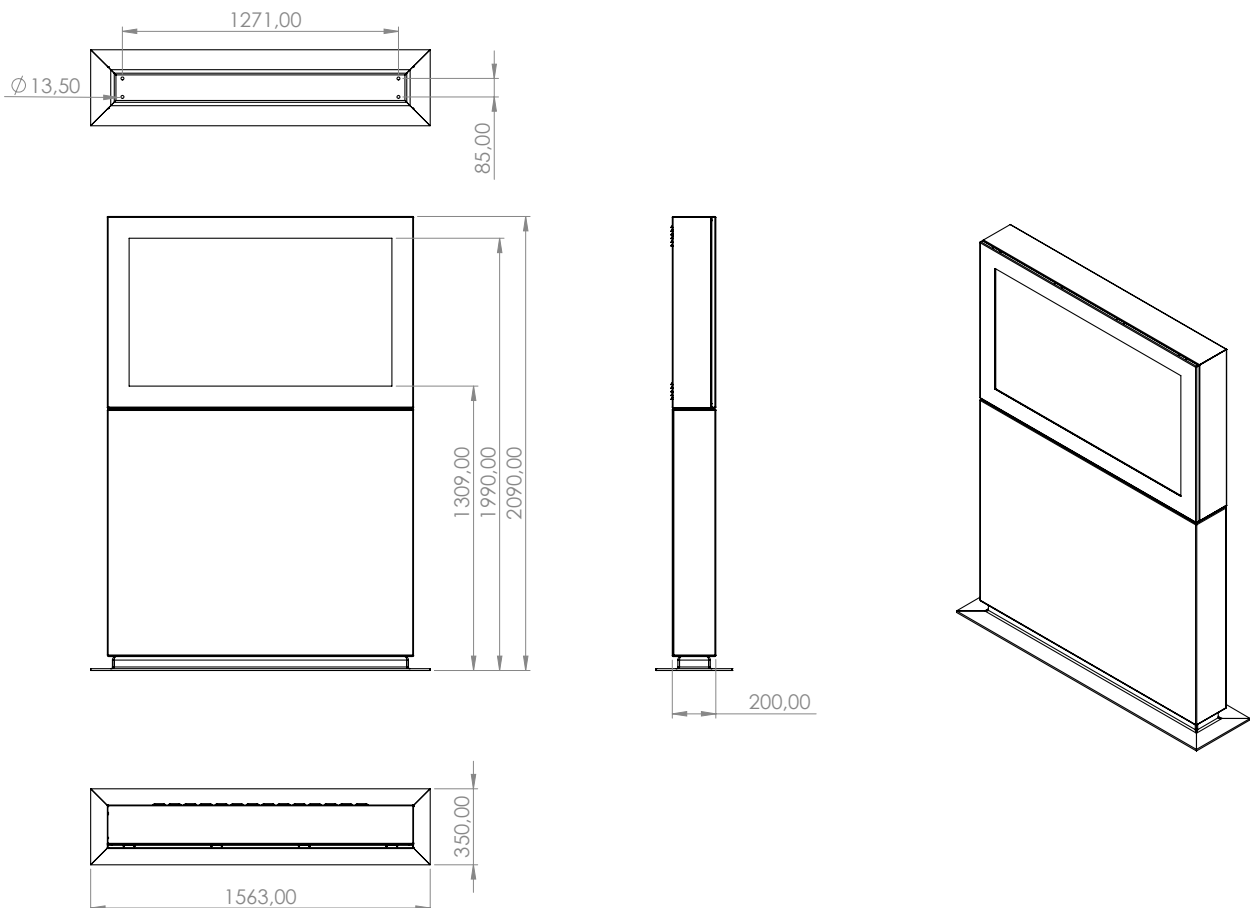

The totem is made from a high-quality steel construction, is lockable and supplied with 6.4 mm thick, anti-reflective laminated safety glass (VSG). The base offers space for concealed floor wiring. The installed components are always protected against unauthorized access and vandalism.

ScreenOut[®] Eco Kiosk L Landscape

Item no.: 2511

Outdoor totem with heating and ventilation

- for screens with a size of 50 - 55" | 127 - 140 cm
- VESA mount, adapted to the hole pattern of the screen
- incl. pull-out function of screen for optimal service access
- 6.4 mm thick, antireflective laminated safety glass (LSG)
- manufactured according to:
 - IP 65 / NEMA 4 (front side) and
 - IP 54 (back side)
- totem is lockable, protection from unauthorized access and vandalism
- enough space for mini PC or Set Top Box
- impact and scratch resistant powder-coating
- standard: anthracite grey (RAL 7016), more RAL colours on request
- Dimensions: W 1563 x H 2090 x D 200 mm
- double sensor-based temperature control
- thanks to high-quality heating and ventilation suitable for an ambient temperature range between -25° C and +40° C
- *optional:*
 - desired colour according to RAL (Item no.: 1664)
 - WLAN antenna (Item no.: 2515)
 - logo as film plot