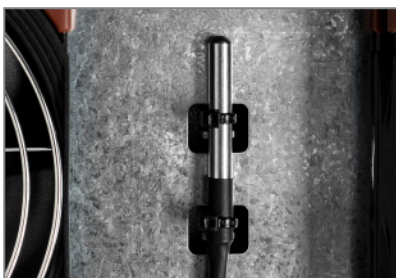

Cabling according to VDE guidelines

Temperature sensors