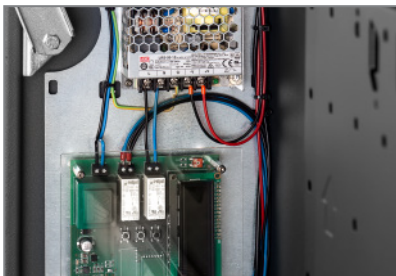

The totem is made from a high-quality steel construction, is lockable and supplied with 6.4 mm thick, anti-reflective laminated safety glass (VSG). The base offers space for concealed floor wiring. The installed components are always protected against unauthorized access and vandalism.

The ScreenOut® Eco Kiosk series includes active ventilation by high-quality industrial fans and a filter bank as standard to ensure perfect air circulation (air curtain) or filtering.

The front of the outdoor totem is manufactured according to protection standard IP65 / NEMA 4, the back according to IP54 standard. The cabling and protection is carried out pro-

fessionally according to VDE specifications (e-check). The outdoor totem is also tested according to EMC requirements and has the DGUV V3 seal of approval.

The front can be opened. Full service access is also provided during operation thanks to the pull-out bracket. The interior dimensions also offer enough space e. G. for a mini PC, Set Top Box or plug-bar.

Thanks to industrial fans, industrial heating and double sensor-based temperature control the outdoor totem is suitable in an ambient temperature range from -25° C to +40° C.

The standard version is intended for permanent installation using a foundation*.

Optionally, the steel can be customized in special RAL colors or with a logo.

Cabling according to VDE guidelines